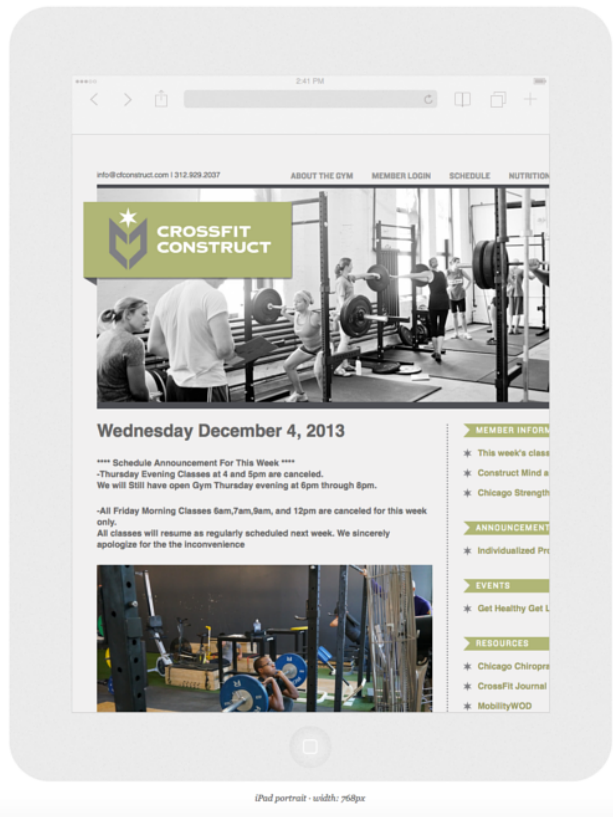

# Case Study: CrossFit Construct

CrossFit Construct is the gym I go to in Chicago.

The gym's website was not mobile responsive (didn't re-size on phones or tablets), and not very visually appealing.

# Case Study: CrossFit Construct

The owner was ready for an entirely new look. His wife designed the site, and I developed it to make her design come to life. The site is now much easier to use and understand, and responds to all screen sizes.